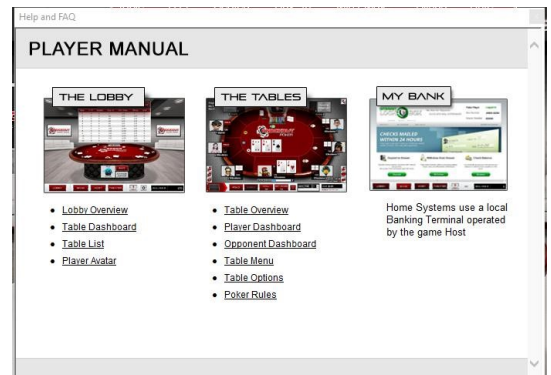

Start your own local cash play poker club, we make it easy to host great poker events in your home. This system was designed to allow the poker enthusiast to take his home games to the next level.

Exclusive CG-2020 Features:

Internal private network with a high range router
Connect up to 150 players at one time. * Queue is used for over 108
Player program and manuals are available from the Console Homepage
5000 Unique Player Digital Keys are installed in every Console
Console remembers players cash and free play chip counts between games
A combination of Free Play and Cash Play games can be configured Sit and
Play Texas 7 Card Hold-em is our game format, it's real poker
Incredible Knockout Digital Poker Rooms with 12 tables x 9 seats (108)
Even more incredible Knockout AVATARS for players to use in every console
Non-Stop 24hrs play, the game need never end with sit and play format
Internal digital token ID used to put money on and off the cash accounts

Installed in every console:

12 Table controller software
Player program software
Lock Box Banking Software

CG-2020 Home Gaming Console

The Finest Digital Tables A Robust Gaming Experience

US Casual Gaming