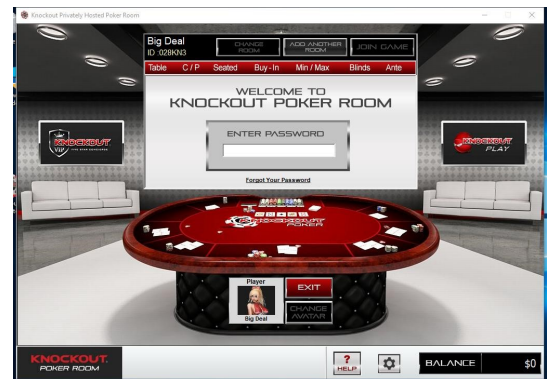

12 Knockout Poker Digital Tables
Tru-Deal Professional AI Based Dealers
No Dispute Visual Hand History
Multiple play modes